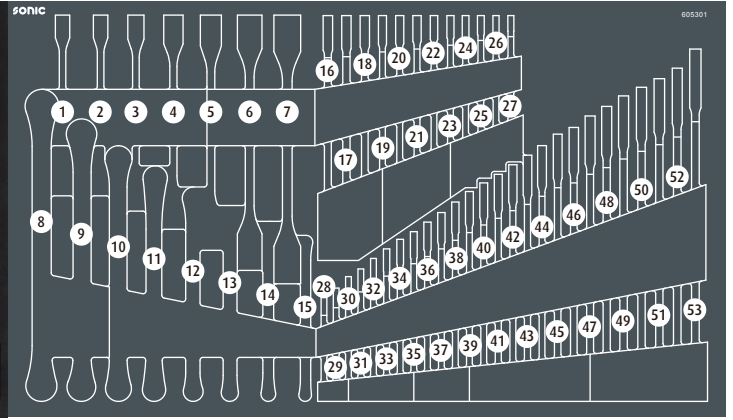

# 605301

	NO	Sonic NO	Size	Length	Q'ty
	1	4120607	6x7mm	184mm	
	2	4120809	8x9mm	180mm	
	3	4121011	10x11mm	200mm	
	4	4121213	12x13mm	220mm	
	5	4121415	14x15mm	242mm	
	6	4121617	16x17mm	260mm	
	7	4121819	18x19mm	275mm	
	8	4192022	20x22mm	318mm	
	9	4191819	18x19mm	292mm	
	10	4191617	16x17mm	260mm	
	11	4191415	14x15mm	239mm	
	12	4191213	12x13mm	217mm	
	13	4191011	10x11mm	198mm	
	14	4190809	8x9mm	183mm	
	15	4190607	6x7mm	168mm	
	16	4170219	19mm	247mm	
	17	4170218	18mm	239mm	
	18	4170217	17mm	232mm	
	19	4170216	16mm	216mm	
	20	4170215	15mm	200mm	
	21	4170214	14mm	189mm	
	22	4170213	13mm	180mm	
	23	4170212	12mm	174mm	
	24	4170211	11mm	168mm	
	25	4170210	10mm	159mm	
	26	4170209	9mm	143mm	
	27	4170208	8mm	136mm	
	28	41506	6mm	105mm	
	29	41507	7mm	115mm	
	30	41508	8mm	125mm	
	31	41509	9mm	135mm	
	32	41510	10mm	145mm	
	33	41511	11mm	155mm	
	34	41512	12mm	165mm	
	35	41513	13mm	175mm	
	36	41514	14mm	185mm	
	37	41515	15mm	195mm	
	38	41516	16mm	205mm	
	39	41517	17mm	215mm	
	40	41518	18mm	225mm	
	41	41519	19mm	235mm	
	42	41520	20mm	245mm	
	43	41521	21mm	255mm	

	NO	Sonic NO	Size	Length	Q'ty
	44	41522	22mm	265mm	
	45	41523	23mm	275mm	
	46	41524	24mm	285mm	
	47	41525	25mm	295mm	
	48	41526	26mm	305mm	
	49	41527	27mm	315mm	
	50	41528	28mm	325mm	
	51	41529	29mm	335mm	
	52	41530	30mm	345mm	
	53	41532	32mm	365mm	